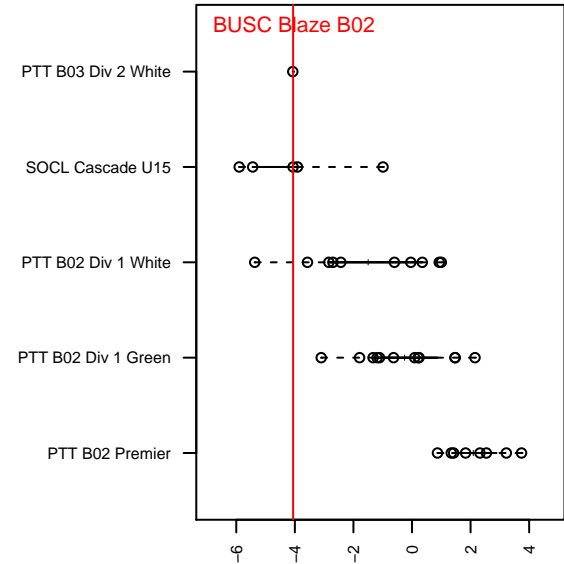

BUSC Blaze B02

Basin United SC
Klamath Falls, OR
B02 total strength=885
attack=3.03 defense=0.59
fall league = SOCL Cascade U15
notes= maybe 02,03,04

alt names used:
BUSC Blaze

Venues played:
2016 SOCL Cascade U15

**attack and defense variance (black dot)
relative to other teams
and top 10 in region**

**attack and defense rating
relative to others at age
and all opponents in last 13 months**

Performance relative to 13 month average